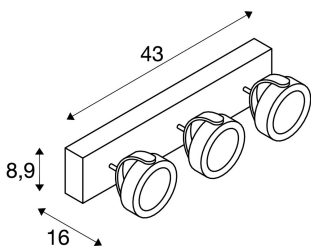

## KALU

wall and ceiling light, three-headed, LED, 3000K, black, 24°

As one would expect, the LED extension of the popular KALU series guarantees the utterly free adjustment of lamp heads. Fitted with dimmable, high output LEDs, the KALU series has just become even more efficient and versatile! Available in matt black or black and white, KALU wall and ceiling light is supplied ready for direct connection to 230V mains supply.

## TECHNICAL DATA

Item no.:	1000115
Lamps included	0
Primary nominal voltage	220-240V ~50/60Hz mA/V
Secondary power / secondary voltage	350700 mA/V
Vertical tilting range	120 °
Horizontal rotation range	340 °
Length	43.0 cm
Width	8.9 cm
Height	16.0 cm
Net weight	2.243 kg
Gross weight	2.741 kg
IP Code	IP 20
Safety class	I
Assembly	Surface
Assembly details	Ceiling, Wall
Dimmable	Ja
Dimming technology	trailing edge
Wattage	47.0 W
Lumen	3000 lm
Colour temperature	3000 Kelvin
Beam angle	24 °
Color	black