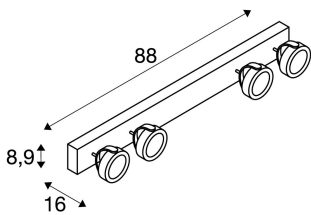

KALU

wall and ceiling light, four-headed, LED, 3000K, white/black, 88cm, 24°

As one would expect, the LED extension of the popular KALU series guarantees the utterly free adjustment of lamp heads. Fitted with dimmable, high output LEDs, the KALU series has just become even more efficient and versatile! Available in matt black or black and white, KALU wall and ceiling light is supplied ready for direct connection to 230V mains supply.

TECHNICAL DATA

Item no.:	1000122
Lamps included	0
Primary nominal voltage	220-240V ~50/60Hz mA/V
Secondary power / secondary voltage	700 mA/V
Vertical tilting range	120 °
Horizontal rotation range	340 °
Length	88.0 cm
Width	8.9 cm
Height	16.0 cm
Net weight	3.67 kg
Gross weight	4.508 kg
IP Code	IP 20
Safety class	I
Assembly	Surface
Assembly details	Ceiling, Wall
Dimmable	Ja
Dimming technology	trailing edge
Wattage	60.0 W
Lumen	4000 lm
Colour temperature	3000 Kelvin
Beam angle	24 °
Color	white