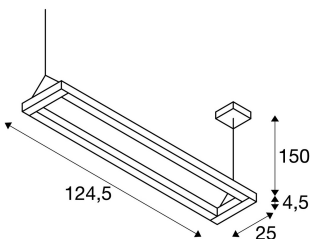

LONG GRILL

pendant, LED, 3000K, black

Our LONG GRILL LED pendant impresses with its straight design for modern rooms. Because of the built-in premium swivelling LEDs, this luminaire provides the optimum conditions for efficient use while still remaining stylish. Thanks to its built-in LED driver with pendant suspension and ceiling plate, the LONG GRILL LED pendant comes ready for direct connection to a 230V mains supply.

TECHNICAL DATA

Item no.:	1000392
Lamps included	0
Number of different light outlets	2
Primary nominal voltage	200-240V ~50/60Hz mA/V
Secondary power / secondary voltage	1400 mA/V
Vertical tilting range	270 °
Length	124.5 cm
Pendant length	150.0 cm
Width	25.0 cm
Height	4.5 cm
Net weight	4.968 kg
Gross weight	5.856 kg
IP Code	IP 20
Safety class	I
Assembly	Surface
Assembly details	Ceiling
Wattage	75.0 W
Lumen	6500 lm
Colour temperature	3000 Kelvin
Beam angle	110 °
Color	black
CRI	>80