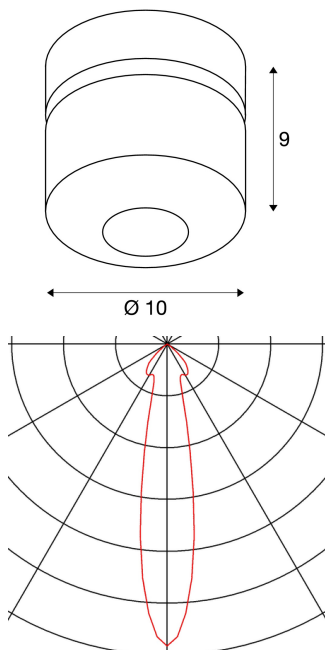

TOTHEE

wall and ceiling light, LED, 3000K, black, 25°

The TOTHEE dimmable luminaire series is available in white and black. It has a compact spotlight which can be individually directed via a hinge. The swivel and tilting range allows you to optimally light up the room. The integrated premium LEDs provide high energy efficiency. The luminaires can be directly connected to the 230V mains supply and are also dimmable.

TECHNICAL DATA

Item no.:	1000424
Lamps included	0
Number of different light outlets	1
Primary nominal voltage	220-240V ~50/60Hz mA/V
Secondary power / secondary voltage	350 mA/V
Vertical tilting range	90 °
Horizontal rotation range	350 °
Diameter	10.0 cm
Depth	9.0 cm
Net weight	0.645 kg
Gross weight	0.7 kg
IP Code	IP 20
Safety class	I
Assembly	Surface
Assembly details	Ceiling, Wall
Dimmable	Ja
Dimming technology	trailing edge
Wattage	17.0 W
Lumen	1250 lm
Colour temperature	3000 Kelvin
Beam angle	25 °
Color	black

CRI	>80
Binning	6
LXXBXX data	70/50
Service life	30000 h
BIG WHITE Page	287

Notes
