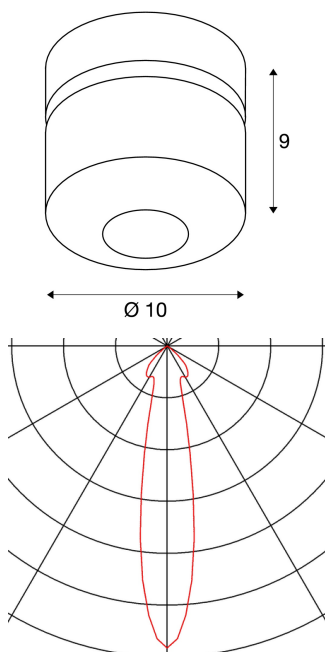

TOTHEE

wall and ceiling light, LED, 3000K, white/black, 25°

The TOTHEE dimmable luminaire series is available in white and black. It has a compact spotlight which can be individually directed via a hinge. The swivel and tilting range allows you to optimally light up the room. The integrated premium LEDs provide high energy efficiency. The luminaires can be directly connected to the 230V mains supply and are also dimmable.

TECHNICAL DATA

Item no.:	1000425
Lamps included	0
Number of different light outlets	1
Primary nominal voltage	220-240V ~50/60Hz mA/V
Secondary power / secondary voltage	350 mA/V
Vertical tilting range	90 °
Horizontal rotation range	350 °
Diameter	10.0 cm
Depth	9.0 cm
Net weight	0.651 kg
Gross weight	0.707 kg
IP Code	IP 20
Safety class	I
Assembly	Surface
Assembly details	Ceiling, Wall
Dimmable	Ja
Dimming technology	trailing edge
Wattage	17.0 W
Lumen	1250 lm
Colour temperature	3000 Kelvin
Beam angle	25 °
Color	white

CRI	>80
Binning	6
LXXBXX data	70/50
Service life	30000 h
BIG WHITE Page	287

Notes
