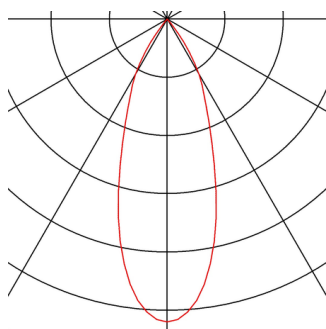

POLE PARC UP/DOWN

outdoor wall light, LED, 3000K, anthracite, IP44

The puristic/slim design of the POLE PARC UP/DOWN wall light has a wide range of application areas. The luminaire has a cylindrical aluminium design, and is equipped with two warm-white, high-performance COB LEDs. Because of the built-in LED driver, the electrical connection of the luminaire, which is available in anthracite, is made directly to the 230V mains supply. This luminaire contains built-in LED lamps.

TECHNICAL DATA

Item no.:	1000446
Lamps included	0
Number of different light outlets	2
Primary nominal voltage	120-240V ~50/60Hz mA/V
Secondary power / secondary voltage	700 mA/V
Length	19.5 cm
Width	14.0 cm
Height	28.0 cm
Net weight	3.674 kg
Gross weight	4.109 kg
IP Code	IP 44
Safety class	I
Impact resistance class	IK06
Assembly	Surface
Assembly details	Wall
Wattage	56.0 W
Lumen	5800 lm
Colour temperature	3000 Kelvin
Beam angle	36 °
Color	anthracite
CRI	>80
Binning	6