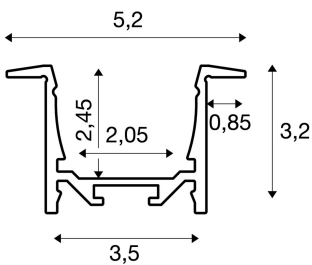

GRAZIA 20

recess mounted profile, LED, 1m, black

GRAZIA 20 aluminium installation profile for inserting LED strips Thanks to the separately available plastic covers, these profiles provide for homogeneous, glare-free light.

TECHNICAL DATA

Item no.:	1000492
Length	100.0 cm
Width	5.2 cm
Height	3.2 cm
Installation length	100.0 cm
Installation width	3.5 cm
Installation depth	3.0 cm
Net weight	0.765 kg
Gross weight	1.125 kg
IP Code	IP 20
Assembly	Recessed
Assembly details	Ceiling, Wall, Wall with Acc.
Color	black
BIG WHITE Page	754

Accessories

1000558	END CAPS , for GRAZIA 20 recess mounted profile, 2 pieces, black
1000571	LONG CONNECTOR for GRAZIA 20 , 2 pieces
1004928	GRAZIA 20 , PMMA cover 1.5m flat frosted
1004929	GRAZIA 20 , cover 1.5m flat milky