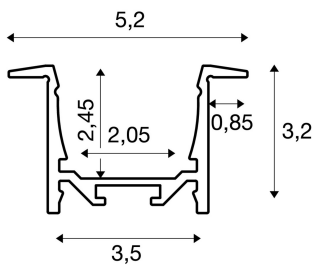

GRAZIA 20

recess mounted profile, LED, 2m, aluminium

GRAZIA 20 aluminium installation profile for inserting LED strips. Thanks to the separately available plastic covers, these profiles provide for homogeneous, glare-free light.

TECHNICAL DATA

Item no.:	1000493
Length	200.0 cm
Width	5.2 cm
Height	3.2 cm
Installation length	200.0 cm
Installation width	3.5 cm
Installation depth	3.0 cm
Net weight	1.498 kg
Gross weight	2.288 kg
IP Code	IP 20
Assembly	Recessed
Assembly details	Ceiling, Wall, Wall with Acc.
Color	aluminium
BIG WHITE Page	754

Accessories

1000556	END CAPS , for GRAZIA 20 recess mounted profile, 2 pieces, aluminium
1000571	LONG CONNECTOR for GRAZIA 20 , 2 pieces
1004927	GRAZIA 60 , PC cover 1.5m flat frosted
1004928	GRAZIA 20 , PMMA cover 1.5m flat frosted
1004929	GRAZIA 20 , cover 1.5m flat milky