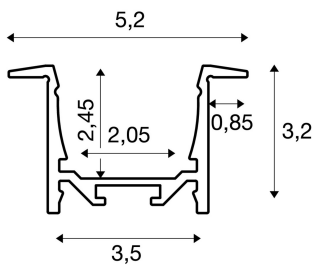

GRAZIA 20

recess mounted profile, LED, 2m, white

GRAZIA 20 aluminium installation profile for inserting LED strips Thanks to the separately available plastic covers, these profiles provide for homogeneous, glare-free light.

TECHNICAL DATA

Item no.:	1000494
Length	200.0 cm
Width	5.2 cm
Height	3.2 cm
Installation length	200.0 cm
Installation width	3.5 cm
Installation depth	3.0 cm
Net weight	1.536 kg
Gross weight	2.22 kg
IP Code	IP 20
Assembly	Recessed
Assembly details	Ceiling, Wall, Wall with Acc.
Color	white
BIG WHITE Page	754

Accessories

1000557	END CAPS , for GRAZIA 20 recess mounted profile, 2 pieces, white
1000571	LONG CONNECTOR for GRAZIA 20 , 2 pieces
1004927	GRAZIA 60 , PC cover 1.5m flat frosted
1004928	GRAZIA 20 , PMMA cover 1.5m flat frosted
1004929	GRAZIA 20 , cover 1.5m flat milky