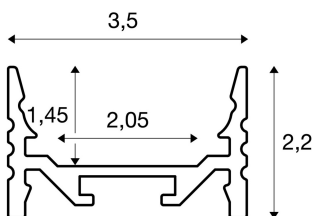

## GRAZIA 20

surface mounted profile, LED, flat, grooved, 2m, white

Flat, grooved GRAZIA 20 surface-mounted profile in 1, 2 and 3 m lengths, excluding cover for installing LED strips up to 20 mm wide. The profile is available in white, black and anodised aluminium.

## TECHNICAL DATA

Item no.:	1000503
Length	200.0 cm
Width	3.5 cm
Height	2.2 cm
Net weight	0.981 kg
Gross weight	1.49 kg
IP Code	IP 20
Assembly	Surface
Assembly details	Ceiling, Ceiling with Acc., Pendant Profile, - Wall, Wall with Acc.
Color	white
BIG WHITE Page	753