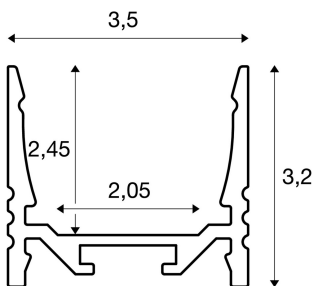

## GRAZIA 20

surface mounted profile, LED, standard, grooved, 2m, black

Grooved GRAZIA 20 surface-mounted profile in 1, 2 and 3 m lengths, excluding cover for installing LED strips up to 20 mm wide. The profile is available in white, black and anodised aluminium.

## TECHNICAL DATA

Item no.:	1000513
Length	200.0 cm
Width	3.5 cm
Height	3.2 cm
Net weight	1.261 kg
Gross weight	1.792 kg
IP Code	IP 20
Assembly	Surface
Assembly details	Ceiling, Ceiling with Acc., Pendant Profile, - Wall, Wall with Acc.
Color	black
BIG WHITE Page	753

## Accessories

1000535	PENDELABHÄNGUNG , for GRAZIA 20 surface mounted profile, 2m LED, 2 pieces
1000536	MOUNTING CLIP , for GRAZIA 20 surface mounted profile, LED, invisible mounting clip, 2 pieces
1000537	MOUNTING CLIP , for GRAZIA 20 surface mounted profile, LED, visible mounting clip, 2 pieces
1000567	END CAPS , for GRAZIA 20 surface mounted profile standard, 2 pieces, flat version, black
1000570	END CAPS , for GRAZIA 20 surface mounted profile standard, 2 pieces, high version, black
1000571	LONG CONNECTOR for GRAZIA 20 , 2 pieces
1004927	GRAZIA 60 , PC cover 1.5m flat frosted
1004928	GRAZIA 20 , PMMA cover 1.5m flat frosted
1004929	GRAZIA 20 , cover 1.5m flat milky
1004930	GRAZIA 20 , PC cover 1.5m high frosted
1004931	GRAZIA 20 , PMMA cover 1.5m high frosted