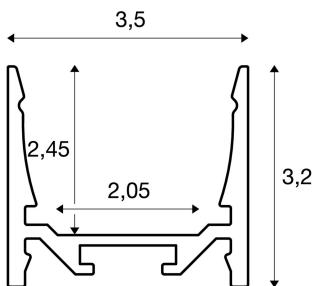

## GRAZIA 20

surface mounted profile, LED, standard, smooth, 1m, aluminium

Smooth GRAZIA 20 surface-mounted profile in 1, 2 and 3 m lengths, excluding cover for installing LED strips up to 20 mm wide. The profile is available in white, black and anodised aluminium.

## TECHNICAL DATA

Item no.:	1000517
Length	100.0 cm
Width	3.5 cm
Height	3.2 cm
Net weight	0.615 kg
Gross weight	0.894 kg
IP Code	IP 20
Assembly	Surface
Assembly details	Ceiling, Ceiling with Acc., Pendant Profile, - Wall, Wall with Acc.
Color	aluminium
BIG WHITE Page	753

## Accessories

1000535	PENDELABHÄNGUNG , for GRAZIA 20 surface mounted profile, 2m LED, 2 pieces
1000536	MOUNTING CLIP , for GRAZIA 20 surface mounted profile, LED, invisible mounting clip, 2 pieces
1000537	MOUNTING CLIP , for GRAZIA 20 surface mounted profile, LED, visible mounting clip, 2 pieces
1000565	END CAPS , for GRAZIA 20 surface mounted profile standard, 2 pieces, flat version, aluminium
1000568	END CAPS , for GRAZIA 20 surface mounted profile standard, 2 pieces, high version, aluminium
1000571	LONG CONNECTOR for GRAZIA 20 , 2 pieces
1004928	GRAZIA 20 , PMMA cover 1.5m flat frosted
1004929	GRAZIA 20 , cover 1.5m flat milky
1004930	GRAZIA 20 , PC cover 1.5m high frosted
1004931	GRAZIA 20 , PMMA cover 1.5m high frosted