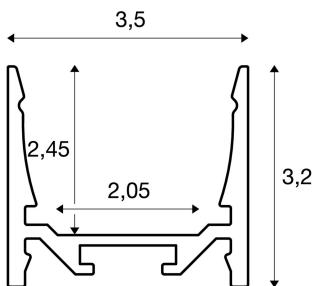

GRAZIA 20

surface mounted profile, LED, standard, smooth, 2m, aluminium

Smooth GRAZIA 20 surface-mounted profile in 1, 2 and 3 m lengths, excluding cover for installing LED strips up to 20 mm wide. The profile is available in white, black and anodised aluminium.

TECHNICAL DATA

Item no.:	1000520
Length	200.0 cm
Width	3.5 cm
Height	3.2 cm
Net weight	1.293 kg
Gross weight	1.811 kg
IP Code	IP 20
Assembly	Surface
Assembly details	Ceiling, Ceiling with Acc., Pendant Profile, - Wall, Wall with Acc.
Color	aluminium
BIG WHITE Page	753