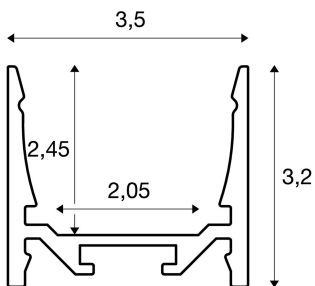

GRAZIA 20

surface mounted profile, LED, standard, smooth, 2m, white

Smooth GRAZIA 20 surface-mounted profile in 1, 2 and 3 m lengths, excluding cover for installing LED strips up to 20 mm wide. The profile is available in white, black and anodised aluminium.

TECHNICAL DATA

Item no.:	1000521
Length	200.0 cm
Width	3.5 cm
Height	3.2 cm
Net weight	1.328 kg
Gross weight	1.849 kg
IP Code	IP 20
Assembly	Surface
Assembly details	Ceiling, Ceiling with Acc., Pendant Profile, - Wall, Wall with Acc.
Color	white
BIG WHITE Page	753