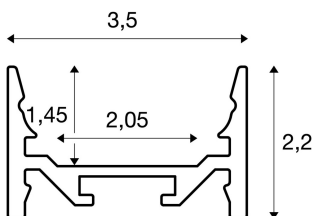

GRAZIA 20

surface mounted profile, LED, flat, smooth, 1m, white

Flat, smooth GRAZIA 20 surface-mounted profile in 1, 2 and 3 m lengths, excluding cover for installing LED strips up to 20 mm wide. The profile is available in white, black and anodised aluminium.

TECHNICAL DATA

Item no.:	1000527
Length	100.0 cm
Width	3.5 cm
Height	2.2 cm
Net weight	0.506 kg
Gross weight	0.784 kg
IP Code	IP 20
Assembly	Surface
Assembly details	Ceiling, Ceiling with Acc., Pendant Profile, - Wall, Wall with Acc.
Color	white
BIG WHITE Page	753