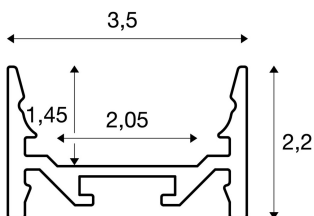

GRAZIA 20

surface mounted profile, LED, flat, smooth, 2m, white

Flat, smooth GRAZIA 20 surface-mounted profile in 1, 2 and 3 m lengths, excluding cover for installing LED strips up to 20 mm wide. The profile is available in white, black and anodised aluminium.

TECHNICAL DATA

Item no.:	1000530
Length	200.0 cm
Width	3.5 cm
Height	2.2 cm
Net weight	1.03 kg
Gross weight	1.579 kg
IP Code	IP 20
Assembly	Surface
Assembly details	Ceiling, Ceiling with Acc., Pendant Profile, - Wall, Wall with Acc.
Color	white
BIG WHITE Page	753