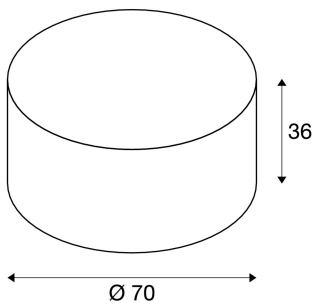

## FENDA

lamp shade, black, Ø70cm

FENDA lamp shade with 700 mm diameter and 350 mm height in black.

### TECHNICAL DATA

Item no.:	1000578
Height	36.0 cm
Diameter	70.0 cm
Net weight	1.3 kg
Gross weight	3.983 kg
IP Code	IP 20
Assembly	Mobile
Color	black