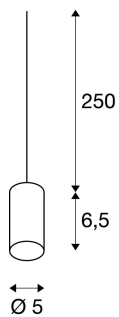

FITU

pendant, E27, light bamboo, 2.5m cable with open cable end, max. 60W

The FITU pendant can be combined with FITU ceiling plates of any colour. With its in-built E27 socket, the luminaire is suitable for both LED and energy-saving lamps. Pendant length is 250 cm and can be shortened depending on installation needs. Supplied ready for direct connection to 230V mains supply.

TECHNICAL DATA

Item no.:	1000581
Socket	E27
Number of sockets	1
Lamps included	0
Primary nominal voltage	220-240V ~50/60Hz mA/V
Pendant length	250.0 cm
Height	8.6 cm
Diameter	5.0 cm
Net weight	0.196 kg
Gross weight	0.25 kg
IP Code	IP 20
Safety class	II
Assembly	Surface
Assembly details	Ceiling with Acc.
Wattage	60.0 W
Color	anthracite
Maximum ambient temperature	30 °C
BIG WHITE Page	36