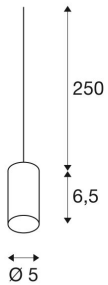

## FITU

pendant, E27, dark bamboo, 2.5m cable with open cable end, max. 60W

The FITU pendant can be combined with FITU ceiling plates of any colour. With its in-built E27 socket, the luminaire is suitable for both LED and energy-saving lamps. Pendant length is 250 cm and can be shortened depending on installation needs. Supplied ready for direct connection to 230V mains supply.

## TECHNICAL DATA

Item no.:	1000583
Socket	E27
Number of sockets	1
Lamps included	0
Primary nominal voltage	220-240V ~50/60Hz mA/V
Pendant length	250.0 cm
Height	8.6 cm
Diameter	5.0 cm
Net weight	0.201 kg
Gross weight	0.254 kg
IP Code	IP 20
Safety class	II
Assembly	Surface
Assembly details	Ceiling with Acc.
Wattage	60.0 W
Color	anthracite
Maximum ambient temperature	30 °C