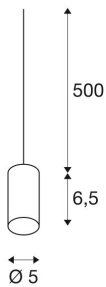

FITU

pendant, E27, dark bamboo, 5m cable with open cable end, max. 60W

The FITU pendant can be combined with FITU ceiling plates of any colour. With its in-built E27 socket, the luminaire is suitable for both LED and energy-saving lamps. Pendant length is 500 cm and can be shortened depending on installation needs. Supplied ready for direct connection to 230V mains supply.

TECHNICAL DATA

Item no.:	1000584
Socket	E27
Number of sockets	1
Lamps included	0
Primary nominal voltage	220-240V ~50/60Hz mA/V
Pendant length	500.0 cm
Height	8.6 cm
Diameter	5.0 cm
Net weight	0.296 kg
Gross weight	0.352 kg
IP Code	IP 20
Safety class	II
Assembly	Surface
Assembly details	Ceiling with Acc.
Wattage	60.0 W
Color	anthracite
Maximum ambient temperature	30 °C