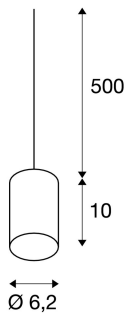

FITU

pendant, E27, concrete, 5m cable with open cable end, max. 60W

The FITU pendant can be combined with FITU ceiling plates of any colour. With its in-built E27 socket, the luminaire is suitable for both LED and energy-saving lamps. Pendant length is 500 cm and can be shortened depending on installation needs. Supplied ready for direct connection to 230V mains supply.

TECHNICAL DATA

Item no.:	1000586
Socket	E27
Number of sockets	1
Lamps included	0
Primary nominal voltage	220-240V ~50/60Hz mA/V
Pendant length	500.0 cm
Height	10.0 cm
Diameter	6.2 cm
Net weight	0.635 kg
Gross weight	0.771 kg
IP Code	IP 20
Safety class	II
Assembly	Surface
Assembly details	Ceiling with Acc.
Wattage	25.0 W
Color	grey
Maximum ambient temperature	30 °C