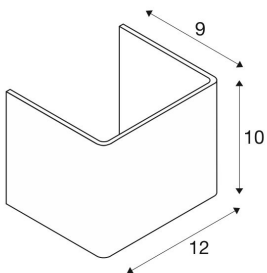

## MANA

lamp shade, wood, white, L/H/T 12/10/9 cm

MANA lamp shade 12 made of wood, 120 mm in length and 100 mm high in white.

## TECHNICAL DATA

Item no.:	1000617
Length	12.0 cm
Height	10.0 cm
Depth	9.0 cm
Net weight	0.123 kg
Gross weight	0.245 kg
IP Code	IP 20
Color	white

**Notes**

---

---

---

---

---