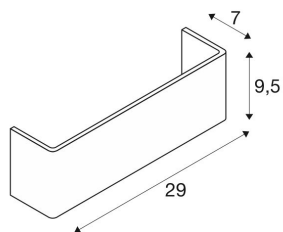

MANA

lamp shade, wood, white, L/H/T 29/9,5/7 cm

MANA lamp shade 29 made of wood, 290 mm in length and 95 mm high in white.

TECHNICAL DATA

Item no.:	1000622
Length	29.0 cm
Height	9.5 cm
Depth	7.0 cm
Net weight	0.144 kg
Gross weight	0.375 kg
IP Code	IP 20
Color	white