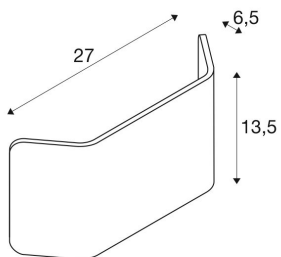

## MANA

lamp shade, wood, white, L/H/T 27/13,5/6,5 cm

MANA lamp shade 27 made of wood, 270 mm in length and 135 mm high in white.

## TECHNICAL DATA

Item no.:	1000627
Length	27.0 cm
Height	13.5 cm
Depth	6.5 cm
Net weight	0.191 kg
Gross weight	0.464 kg
IP Code	IP 20
Color	white

**Notes**

---

---

---

---

---