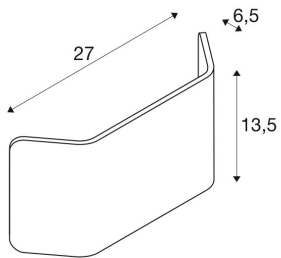

## MANA

lamp shade, aluminium, white, L/H/T 27/13,5/6,5 cm

MANA lamp shade 27 made of aluminium, 270 mm in length and 135 mm high in white.

## TECHNICAL DATA

Item no.:	1000628
Length	27.0 cm
Height	13.5 cm
Depth	6.5 cm
Net weight	0.475 kg
Gross weight	0.754 kg
IP Code	IP 20
Color	white
BIG WHITE Page	153

**Notes**

---

---

---

---

---