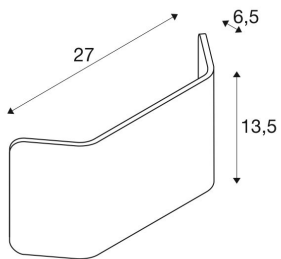

MANA

lamp shade, aluminium, polished aluminium, L/H/T
27/13,5/6,5 cm

MANA lamp shade 27 made of aluminium, 270 mm in length and 135 mm high in polished aluminium.

TECHNICAL DATA

Item no.:	1000629
Length	27.0 cm
Height	13.5 cm
Depth	6.5 cm
Net weight	0.461 kg
Gross weight	0.745 kg
IP Code	IP 20
Color	aluminium
BIG WHITE Page	153