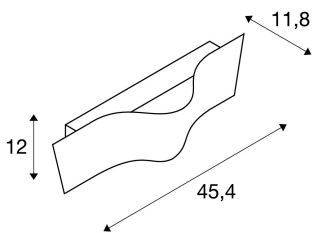

WAVE 45

LED wall light, black, 2000K-3000K Dim to Warm

Behind the elegant wave shaped front cover, the WAVE 45 recessed wall light has a warm white COB LED. By this special shape the fitted LEDs creates two opposite light outlets. Manufactured from aluminium, the fitting is ready for direct connection to 230V mains supply, thanks to the incorporated driver. The WAVE 45 is infinitely dimmable and completely flicker-free due to the dim-to-warm function. WAVE 45 is available in black, white, brushed aluminium and brass colour. This luminaire contains built-in LED lamps.

TECHNICAL DATA

Item no.:	1000649
Primary nominal voltage	220-240V ~50/60Hz mA/V
Secondary power / secondary voltage	500 mA/V
Width	45.4 cm
Height	12.0 cm
Depth	11.8 cm
Net weight	1.315 kg
Gross weight	2.073 kg
IP Code	IP 20
Safety class	I
Assembly	Surface
Assembly details	Wall
Dimmable	Ja
Dimming technology	Dim-to-Warm
Wattage	22.0 W
Lumen	800 lm
Beam angle	100 °
Color	black
CRI	>90
Binning	6
LXXBXX data	70/50
Service life	30000 h