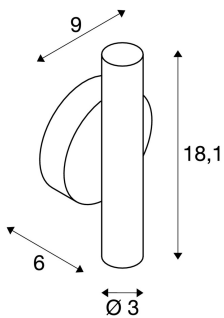

## KARPO

wall light, up/down, LED, 3000K, black

KARPO series lights are available in white and black. The straight up/down light with its cylindrical design is ideally suited for modern furnishings. The integrated premium LEDs provide high energy efficiency. Due to the incorporated constant current LED driver, placed within the canopy, the electrical connection is made directly to 230V mains supply.

## TECHNICAL DATA

Item no.:	1000675
Lamps included	0
Number of different light outlets	2
Primary nominal voltage	100-240V ~50/60Hz mA/V
Secondary power / secondary voltage	450 mA/V
Width	9.0 cm
Height	18.1 cm
Depth	6.0 cm
Net weight	0.343 kg
Gross weight	0.483 kg
IP Code	IP 20
Safety class	I
Assembly	Surface
Assembly details	Wall
Wattage	10.0 W
Lumen	640 lm
Colour temperature	3000 Kelvin
Beam angle	40 °
Color	black
CRI	>90
Binning	3
LXXBXX data	70/50

Service life	30000 h
Maximum ambient temperature	30 °C
BIG WHITE Page	177

**Notes**

---

---

---

---

---