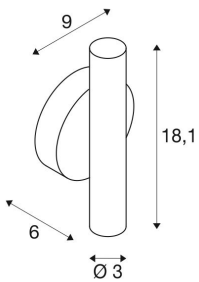

KARPO

wall light, up/down, LED, 3000K, white

KARPO series lights are available in white and black. The straight up/down light with its cylindrical design is ideally suited for modern furnishings. The integrated premium LEDs provide high energy efficiency. Due to the incorporated constant current LED driver, placed within the canopy, the electrical connection is made directly to 230V mains supply.

TECHNICAL DATA

| | |
|-------------------------------------|------------------------|
| Item no.: | 1000676 |
| Lamps included | 0 |
| Number of different light outlets | 2 |
| Primary nominal voltage | 100-240V ~50/60Hz mA/V |
| Secondary power / secondary voltage | 450 mA/V |
| Width | 9.0 cm |
| Height | 18.1 cm |
| Depth | 6.0 cm |
| Net weight | 0.36 kg |
| Gross weight | 0.494 kg |
| IP Code | IP 20 |
| Safety class | I |
| Assembly | Surface |
| Assembly details | Wall |
| Wattage | 10.0 W |
| Lumen | 740 lm |
| Colour temperature | 3000 Kelvin |
| Beam angle | 40 ° |
| Color | white |
| CRI | >90 |
| Binning | 3 |
| LXXBXX data | 70/50 |