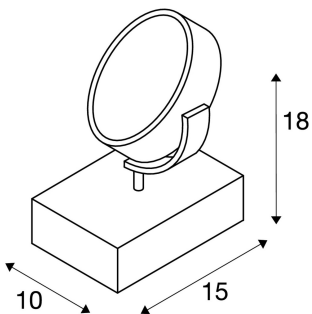

KALU

floor stand, QPAR111, single-headed, black, max. 75W

The puristic design of the KALU FLOOR 1 floor stand is the guarantee of completely free direction of the lamp head, and is optionally equipped with QPAR111 halogen lamps or suitable LED lamps. You therefore get a futuristic luminaire design with harmonious lighting. Available in brushed aluminium, white and black, the KALU FLOOR 1 floor stand, including the foot switch in the power cable, is ready for direct connection to the 230V mains power supply.

TECHNICAL DATA

Item no.:	1000722
Socket	GU10
Lamp	QPAR111
Number of sockets	1
Primary nominal voltage	220-240V ~50/60Hz mA/V
Tilt range	90 °
Horizontal rotation range	350 °
Length	15.0 cm
Width	10.0 cm
Height	18.0 cm
Net weight	0.666 kg
Gross weight	0.832 kg
IP Code	IP 20
Safety class	I
Impact resistance class	IK03
Impact resistance	0,3499999999999998 Joule
Assembly	Mobile
Wattage	20.0 W
Color	black
BIG WHITE Page	10