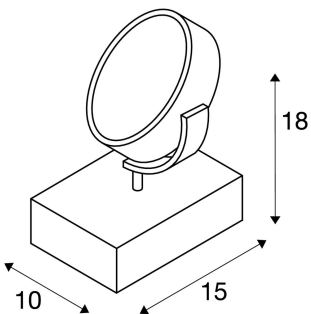

KALU

floor stand, QPAR111, single-headed, white, max. 75W

The puristic design of the KALU FLOOR 1 floor stand is the guarantee of completely free direction of the lamp head, and is optionally equipped with QPAR111 halogen lamps or suitable LED lamps. You therefore get a futuristic luminaire design with harmonious lighting. Available in brushed aluminium, white and black, the KALU FLOOR 1 floor stand, including the foot switch in the power cable, is ready for direct connection to the 230V mains power supply.

TECHNICAL DATA

Item no.:	1000723
Socket	GU10
Lamp	QPAR111
Number of sockets	1
Primary nominal voltage	220-240V ~50/60Hz mA/V
Tilt range	90 °
Horizontal rotation range	350 °
Length	15.0 cm
Width	10.0 cm
Height	18.0 cm
Net weight	0.669 kg
Gross weight	0.863 kg
IP Code	IP 20
Safety class	I
Impact resistance class	IK03
Impact resistance	0,3499999999999998 Joule
Assembly	Mobile
Wattage	20.0 W
Color	white
BIG WHITE Page	10