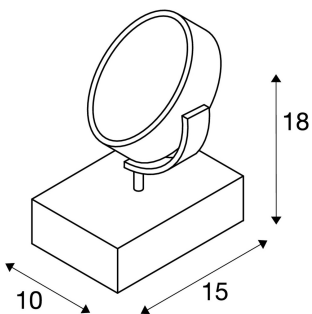

## KALU

floor stand, QPAR111, single-headed, silver-grey, max. 75W

The puristic design of the KALU FLOOR 1 floor stand is the guarantee of completely free direction of the lamp head, and is optionally equipped with QPAR111 halogen lamps or suitable LED lamps. You therefore get a futuristic luminaire design with harmonious lighting. Available in brushed aluminium, white and black, the KALU FLOOR 1 floor stand, including the foot switch in the power cable, is ready for direct connection to the 230V mains power supply.

## TECHNICAL DATA

Item no.:	1000724
Socket	GU10
Lamp	QPAR111
Number of sockets	1
Primary nominal voltage	220-240V ~50/60Hz mA/V
Tilt range	90 °
Horizontal rotation range	350 °
Length	15.0 cm
Width	10.0 cm
Height	18.0 cm
Net weight	0.646 kg
Gross weight	0.837 kg
IP Code	IP 20
Safety class	I
Impact resistance class	IK03
Impact resistance	0,3499999999999998 Joule
Assembly	Mobile
Wattage	20.0 W
Color	aluminium
BIG WHITE Page	10