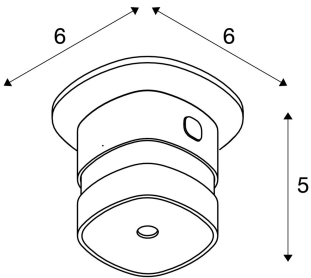

## TECHNICAL DATA

Item no.:	1000750
Primary nominal voltage	Batteriebetrieb ma/V
Length	6.0 cm
Width	6.0 cm
Height	5.0 cm
Net weight	0.097 kg
Gross weight	0.123 kg
IP Code	IP 20
Safety class	III
Assembly	Surface
Assembly details	Ceiling
Color	white