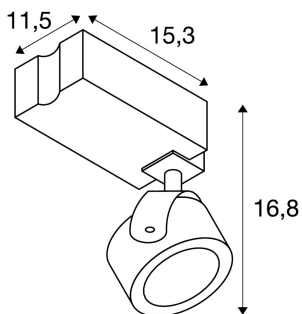

KALU

spot for 1-circuit high-voltage track, LED, 3000K, white/black, 24°, incl. 1-circuit adapter

Adjustable spot KALU with suitable adapter for the 240V 1-circuit track system. Conceived as an extension to the popular KALU series, this track spot takes on the shape of the product family. High light output and low electricity consumption are guaranteed by the dimmable premium module. In order to meet more lighting requirements, versions with a 3-circuit system adapter are alternatively available. This luminaire contains built-in LED lamps.

TECHNICAL DATA

Item no.:	1000766
Lamps included	0
Primary nominal voltage	220-240V ~50/60Hz mA/V
Secondary power / secondary voltage	350 mA/V
Vertical tilting range	120 °
Horizontal rotation range	340 °
Length	15.3 cm
Width	11.5 cm
Height	16.8 cm
Net weight	0.622 kg
Gross weight	0.811 kg
IP Code	IP 20
Safety class	I
Assembly	Surface
Assembly details	Track Ceiling, Track Wall
Dimmable	Ja
Dimming technology	trailing edge
Wattage	17.0 W
Lumen	1000 lm
Colour temperature	3000 Kelvin
Beam angle	24 °
Color	white