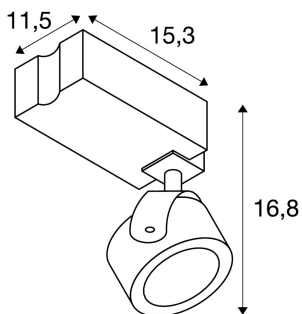

KALU

spot for 1-circuit high-voltage track, LED, 3000K, white/black, 60°, incl. 1-circuit adapter

Adjustable spot KALU with suitable adapter for the 240V 1-circuit track system. Conceived as an extension to the popular KALU series, this track spot takes on the shape of the product family. High light output and low electricity consumption are guaranteed by the dimmable premium module. In order to meet more lighting requirements, versions with a 3-circuit system adapter are alternatively available. This luminaire contains built-in LED lamps.

TECHNICAL DATA

Item no.:	1000768
Lamps included	0
Primary nominal voltage	220-240V ~50/60Hz mA/V
Secondary power / secondary voltage	350 mA/V
Vertical tilting range	120 °
Horizontal rotation range	340 °
Length	15.3 cm
Width	11.5 cm
Height	16.8 cm
Net weight	0.621 kg
Gross weight	0.82 kg
IP Code	IP 20
Safety class	I
Assembly	Surface
Assembly details	Track Ceiling, Track Wall
Dimmable	Ja
Dimming technology	trailing edge
Wattage	17.0 W
Lumen	1000 lm
Colour temperature	3000 Kelvin
Beam angle	60 °
Color	white