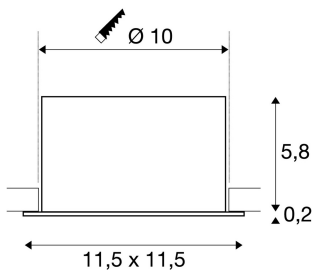

VERLUX

recessed ceiling light, LED, 3000K, asymmetrical, white, 10W

The light, square recessed VERLUX fitting with a round cut-out is available in various wattages and sizes. The square recessed ceiling light is made of aluminium and comes in a white colour. The rigid Premium LED insert produces homogeneous base illumination thanks to its wide beam angle. The modern spotlight for extraordinary lighting has asymmetric light emission. The luminaire comes with a dimmable constant current driver and is ready for connection to the 230 V mains supply.

TECHNICAL DATA

Item no.:	1000795
Lamps included	0
Number of different light outlets	1
Primary nominal voltage	220-240V ~50/60Hz mA/V
Secondary power / secondary voltage	350 mA/V
Length	11.5 cm
Width	11.5 cm
Height	6.0 cm
Installation diameter	10.0 cm
Installation depth	6.0 cm
Net weight	0.188 kg
Gross weight	0.26 kg
IP Code	IP 20
Safety class	II
Assembly	Recessed
Assembly details	Ceiling
Wattage	8.6 W
Lumen	650 lm
Colour temperature	3000 Kelvin
Color	white
CRI	>80
Binning	6

LXXBXX data	70/50
Service life	35000 h
BIG WHITE Page	513

Notes
