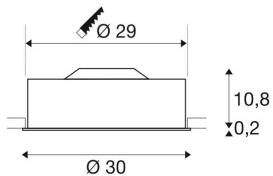

MEDO 30

recessed fitting, LED, 3000K, silver-grey, 1-10V

The high-quality MEDO 30 recessed ceiling light convinces with its clear form and the elegant material contrast of its aluminium and glass construction. The luminaire is available in black, white, and silver grey. The luminaire can be dimmed via a 1-10V interface. Its integrated Premium LED gives pleasant lighting effects, and its built-in LED driver allows direct connection to 230V mains supply.

TECHNICAL DATA

Item no.:	1000853
Primary nominal voltage	220-240V ~50/60Hz mA/V
Secondary power / secondary voltage	350 mA/V
Height	11.0 cm
Diameter	30.0 cm
Installation diameter	29.0 cm
Installation depth	15.0 cm
Net weight	1.623 kg
Gross weight	1.998 kg
IP Code	IP 20
Safety class	I
Assembly	Recessed
Assembly details	Ceiling
Wattage	15.0 W
Lumen	1000 lm
Colour temperature	3000 Kelvin
Beam angle	105 °
Color	grey
CRI	>80
UGR ?	25.0000
Binning	6
LXXBXX data	70/50