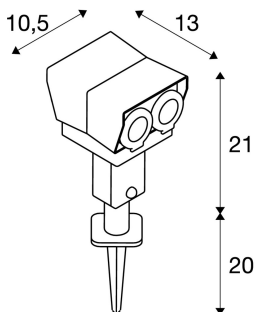

## GARDEN OUTLET

4-way, black, Germany version, 1.5m connecting cable, IP44

Four-way garden outlet for inserting into the ground. The electrical connection is made using the 1.5 m connection lead incl. plug directly to the 230V mains supply. For use in Germany.

## TECHNICAL DATA

Item no.:	1000868
Primary nominal voltage	230V ~50Hz mA/V
Nominal voltage	230V ~50Hz V
Length	10.5 cm
Width	13.0 cm
Height	21.0 cm
Net weight	0.872 kg
Gross weight	0.976 kg
IP Code	IP 44
Safety class	I
Safety class	I
Impact resistance class	IK04
Impact resistance	0,5 Joule
Assembly	Surface
Assembly details	Ground
Color	black
BIG WHITE Page	862