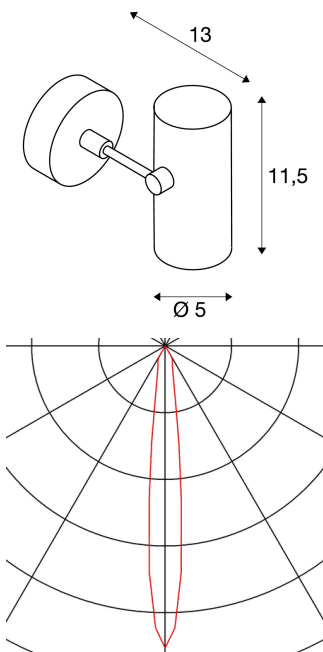

## REVILO

wall and ceiling light, LED, 3000K, black, 15°

The REVILO is available in white and black. It has a cylindrical spotlight which can be individually directed via a joint. The swivel and tilting range allows you to optimally light up the room. The integrated premium LEDs provide high energy efficiency. The built-in LED constant current driver allows it to be directly connected to a 230V mains power supply.

## TECHNICAL DATA

Item no.:	1000900
Lamps included	0
Number of different light outlets	1
Primary nominal voltage	100-240V ~50/60Hz mA/V
Secondary power / secondary voltage	500 mA/V
Vertical tilting range	180 °
Horizontal rotation range	350 °
Length	11.5 cm
Height	13.0 cm
Diameter	5.0 cm
Net weight	0.387 kg
Gross weight	0.487 kg
IP Code	IP 20
Safety class	I
Assembly	Surface
Assembly details	Ceiling, Wall
Wattage	9.5 W
Lumen	670 lm
Colour temperature	3000 Kelvin
Beam angle	15 °
Color	black
CRI	>80