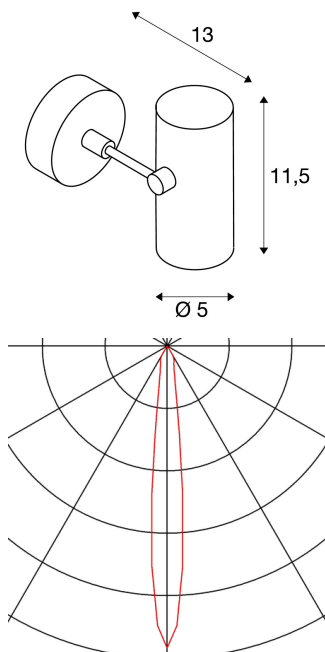

REVILO

wall and ceiling light, LED, 2700K,white, 15°

The REVILO is available in white and black. It has a cylindrical spotlight which can be individually directed via a joint. The swivel and tilting range allows you to optimally light up the room. The integrated premium LEDs provide high energy efficiency. The built-in LED constant current driver allows it to be directly connected to a 230V mains power supply.

TECHNICAL DATA

Item no.:	1000902
Lamps included	0
Number of different light outlets	1
Primary nominal voltage	100-240V ~50/60Hz mA/V
Secondary power / secondary voltage	500 mA/V
Vertical tilting range	180 °
Horizontal rotation range	350 °
Length	11.5 cm
Height	13.0 cm
Diameter	5.0 cm
Net weight	0.391 kg
Gross weight	0.488 kg
IP Code	IP 20
Safety class	I
Assembly	Surface
Assembly details	Ceiling,Wall
Wattage	9.5 W
Lumen	620 lm
Colour temperature	2700 Kelvin
Beam angle	15 °
Color	white
CRI	>80