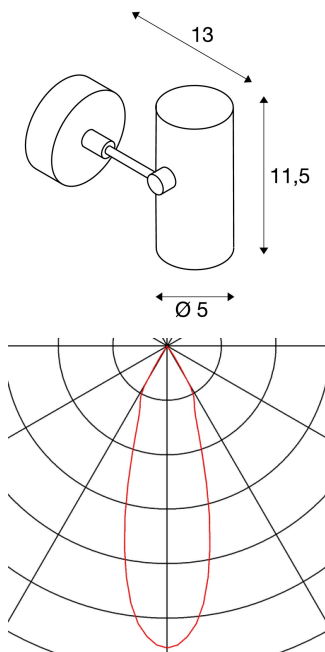

REVILO

wall and ceiling light, LED, 2700K, white, 36°

The REVILO is available in white and black. It has a cylindrical spotlight which can be individually directed via a joint. The swivel and tilting range allows you to optimally light up the room. The integrated premium LEDs provide high energy efficiency. The built-in LED constant current driver allows it to be directly connected to a 230V mains power supply.

TECHNICAL DATA

Item no.:	1000903
Lamps included	0
Number of different light outlets	1
Primary nominal voltage	100-240V ~50/60Hz mA/V
Secondary power / secondary voltage	500 mA/V
Vertical tilting range	180 °
Horizontal rotation range	350 °
Length	11.5 cm
Height	13.0 cm
Diameter	5.0 cm
Net weight	0.39 kg
Gross weight	0.493 kg
IP Code	IP 20
Safety class	I
Assembly	Surface
Assembly details	Ceiling, Wall
Wattage	9.5 W
Lumen	620 lm
Colour temperature	2700 Kelvin
Beam angle	36 °
Color	white
CRI	>80