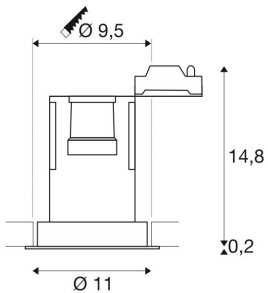

KAHOLO

recessed ceiling light, E27, white, max. 50W

The round KAHOLO recessed fitting is equipped with an E27 socket. The recessed ring is rigid and has been designed for the use of an incandescent lamp for the E27 fixture. The recessed fitting is ready for direct connection to the 230V mains supply.

TECHNICAL DATA

Item no.:	1000907
Socket	E27
Lamp	PAR20
Lamps included	0
Primary nominal voltage	230V ~50Hz mA/V
Tilt range	20 °
Height	15.0 cm
Diameter	11.0 cm
Installation diameter	9.5 cm
Installation depth	15.0 cm
Net weight	0.289 kg
Gross weight	0.36 kg
IP Code	IP 20
Safety class	II
Assembly	Recessed
Assembly details	Ceiling
Wattage	50.0 W
Color	white
BIG WHITE Page	452

Recommended lamp

1001357	LED head mirror luminaire , E27, 2700K, 7W
1003093	LED DISK lamp , E27, 2700K, 1000lm, 360°, dimmable, white housing
1003099	LED lamp with mirrored head , G125, E27, 2000K - 2900K, 400lm, 280°, dimmable, gold