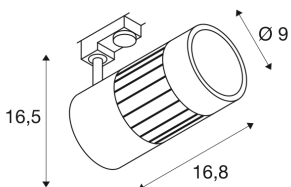

STRUCTEC

spot for 3-circuit high-voltage track, 24W, LED, 3000K, 36°, silver-grey, incl. 3-circuit adapter

The STRUCTEC Rich Color Spot, which is available with different colours and beam angles, and with a suitable adapter for the 240V 3-circuit track system, is equipped with a high-performance COB LED module which is especially suitable for excellent colour reproduction thanks to having a CRI of >90.

TECHNICAL DATA

Item no.:	1000982
Primary nominal voltage	220-240V ~50/60Hz mA/V
Vertical tilting range	85 °
Horizontal rotation range	350 °
Length	16.8 cm
Height	16.5 cm
Diameter	9.0 cm
Net weight	1.117 kg
Gross weight	1.348 kg
IP Code	IP 20
Safety class	I
Assembly	Surface
Assembly details	Ceiling, Track Ceiling, Track Wall
Wattage	28.0 W
Lumen	2700 lm
Colour temperature	3000 Kelvin
Beam angle	36 °
Color	grey
CRI	>90
Binning	3
LXXBXX data	70/50
Service life	30000 h