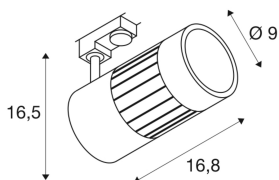

## STRUCTEC

spot for 3-circuit high-voltage track, 24W, LED, 4000K, 36°, black, incl. 3-circuit adapter

The STRUCTEC Rich Color Spot, which is available with different colours and beam angles, and with a suitable adapter for the 240V 3-circuit track system, is equipped with a high-performance COB LED module which is especially suitable for excellent colour reproduction thanks to having a CRI of >90.

## TECHNICAL DATA

Item no.:	1000986
Primary nominal voltage	220-240V ~50/60Hz mA/V
Vertical tilting range	85 °
Horizontal rotation range	350 °
Length	16.8 cm
Height	16.5 cm
Diameter	9.0 cm
Net weight	1.117 kg
Gross weight	1.363 kg
IP Code	IP 20
Safety class	I
Assembly	Surface
Assembly details	Ceiling, Track Ceiling, Track Wall
Wattage	28.0 W
Lumen	2800 lm
Colour temperature	4000 Kelvin
Beam angle	36 °
Color	black
CRI	>90
Binning	3
LXXBXX data	70/50
Service life	30000 h