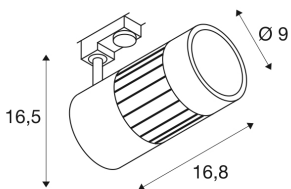

STRUCTEC

spot for 3-circuit high-voltage track, 24W, LED, 4000K, 36°, silver-grey, incl. 3-circuit adapter

The STRUCTEC Rich Color Spot, which is available with different colours and beam angles, and with a suitable adapter for the 240V 3-circuit track system, is equipped with a high-performance COB LED module which is especially suitable for excellent colour reproduction thanks to having a CRI of >90.

TECHNICAL DATA

Item no.:	1000988
Primary nominal voltage	220-240V ~50/60Hz mA/V
Vertical tilting range	85 °
Horizontal rotation range	350 °
Length	16.8 cm
Height	16.5 cm
Diameter	9.0 cm
Net weight	1.109 kg
Gross weight	1.342 kg
IP Code	IP 20
Safety class	I
Assembly	Surface
Assembly details	Ceiling, Track Ceiling, Track Wall
Wattage	28.0 W
Lumen	2800 lm
Colour temperature	4000 Kelvin
Beam angle	36 °
Color	grey
CRI	>90
Binning	3
LXXBXX data	70/50
Service life	30000 h