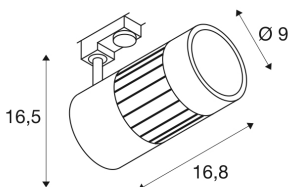

STRUCTEC

spot for 3-circuit high-voltage track, 24W, LED,4000K, 60°, silver-grey, incl. 3-circuit adapter

The STRUCTEC Rich Color Spot, which is available with different colours and beam angles, and with a suitable adapter for the 240V 3-circuit track system, is equipped with a high-performance COB LED module which is especially suitable for excellent colour reproduction thanks to having a CRI of >90.

TECHNICAL DATA

Item no.:	1000991
Primary nominal voltage	220-240V ~50/60Hz mA/V
Vertical tilting range	85 °
Horizontal rotation range	350 °
Length	16.8 cm
Height	16.5 cm
Diameter	9.0 cm
Net weight	1.127 kg
Gross weight	1.367 kg
IP Code	IP 20
Safety class	I
Assembly	Surface
Assembly details	Ceiling,Track Ceiling,Track Wall
Wattage	28.0 W
Lumen	2750 lm
Colour temperature	4000 Kelvin
Beam angle	60 °
Color	grey
CRI	>90
Binning	3
LXXBXX data	70/50
Service life	30000 h