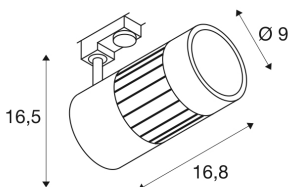

STRUCTEC

spot for 3-circuit high-voltage track, 30W, LED, 3000K, 36°, silver-grey, incl. 3-circuit adapter

The STRUCTEC Rich Color Spot, which is available with different colours and beam angles, and with a suitable adapter for the 240V 3-circuit track system, is equipped with a high-performance COB LED module which is especially suitable for excellent colour reproduction thanks to having a CRI of >90.

TECHNICAL DATA

Item no.:	1000994
Primary nominal voltage	220-240V ~50/60Hz mA/V
Vertical tilting range	85 °
Horizontal rotation range	350 °
Length	16.8 cm
Height	16.5 cm
Diameter	9.0 cm
Net weight	1.129 kg
Gross weight	1.34 kg
IP Code	IP 20
Safety class	I
Assembly	Surface
Assembly details	Ceiling, Track Ceiling, Track Wall
Wattage	35.0 W
Lumen	3200 lm
Colour temperature	3000 Kelvin
Beam angle	36 °
Color	grey
CRI	>90
Binning	3
LXXBXX data	70/50
Service life	30000 h