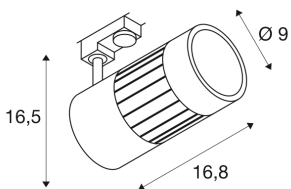

## STRUCTEC

spot for 3-circuit high-voltage track, 30W, LED, 3000K, 60°, silver-grey, incl. 3-circuit adapter

The STRUCTEC Rich Color Spot, which is available with different colours and beam angles, and with a suitable adapter for the 240V 3-circuit track system, is equipped with a high-performance COB LED module which is especially suitable for excellent colour reproduction thanks to having a CRI of >90.

## TECHNICAL DATA

Item no.:	1000997
Primary nominal voltage	220-240V ~50/60Hz mA/V
Vertical tilting range	85 °
Horizontal rotation range	350 °
Length	16.8 cm
Height	16.5 cm
Diameter	9.0 cm
Net weight	1.117 kg
Gross weight	1.341 kg
IP Code	IP 20
Safety class	I
Assembly	Surface
Assembly details	Track Ceiling, Track Wall
Wattage	35.0 W
Lumen	3150 lm
Colour temperature	3000 Kelvin
Beam angle	60 °
Color	grey
CRI	>90
Binning	3
LXXBXX data	70/50
Service life	30000 h