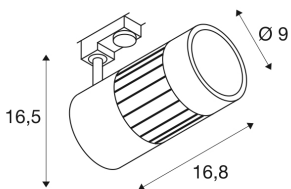

## STRUCTEC

spot for 3-circuit high-voltage track, 30W, LED, 4000K, 60°, silver-grey, incl. 3-circuit adapter

The STRUCTEC Rich Color Spot, which is available with different colours and beam angles, and with a suitable adapter for the 240V 3-circuit track system, is equipped with a high-performance COB LED module which is especially suitable for excellent colour reproduction thanks to having a CRI of >90.

## TECHNICAL DATA

Item no.:	1001003
Primary nominal voltage	220-240V ~50/60Hz mA/V
Vertical tilting range	85 °
Horizontal rotation range	350 °
Length	16.8 cm
Height	16.5 cm
Diameter	9.0 cm
Net weight	1.125 kg
Gross weight	1.36 kg
IP Code	IP 20
Safety class	I
Assembly	Surface
Assembly details	Ceiling, Track Ceiling, Track Wall
Wattage	35.0 W
Lumen	3400 lm
Colour temperature	4000 Kelvin
Beam angle	60 °
Color	grey
CRI	>90
Binning	3
LXXBXX data	70/50
Service life	30000 h