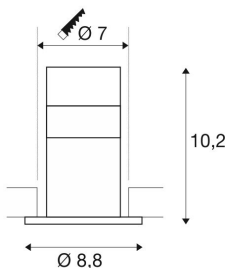

KAMUELA

fire protection recessed ceiling light, LED, 4000K, white, 38°, IP65

The KAMUELA LED recessed fitting is equipped with an integrated premium LED. The recessed light is made of aluminium and plastic and is fitted with a cold-white LED. The fire-resistant recessed fitting series is fire-resistant for at least 90 minutes. An appropriate dimmable constant current driver is integrated for operating the recessed fitting, and is therefore suitable for direct connection to 230 Volts. This luminaire contains built-in LED lamps and is available with different housing colours.

TECHNICAL DATA

Item no.:	1001014
Lamps included	0
Primary nominal voltage	220-240V ~50Hz mA/V
Height	10.2 cm
Diameter	8.8 cm
Installation diameter	7.0 cm
Installation depth	10.2 cm
Net weight	0.276 kg
Gross weight	0.322 kg
IP Code	IP 65
Safety class	II
Impact resistance class	IK02
Impact resistance	0,20000000000000001 Joule
Assembly	Recessed
Assembly details	Ceiling
Wattage	8.0 W
Lumen	600 lm
Colour temperature	4000 Kelvin
Beam angle	38 °
Color	white
CRI	>80
Binning	3